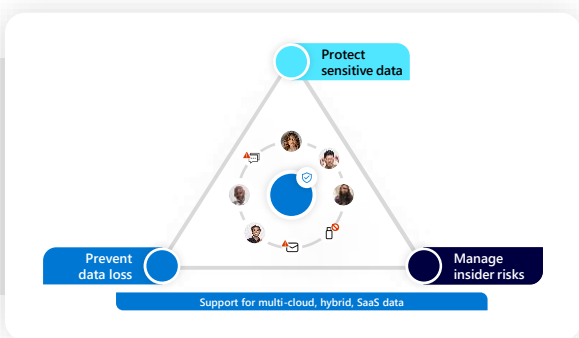

2.8x
more data security incidents for organizations that employ more security tools (16+) than those with fewer security tools.

Traditional data security policies are no longer effective.

Today's data security demands layers of protection to help safeguard your data, wherever it lives.

1. **Discover and protect sensitive data** wherever it lives, throughout its lifecycle
2. **Identify risks** by understanding how people access and use data
3. **Prevent data from unauthorized use** dynamically based on user risk

It's time for a new approach using Microsoft Purview.

What is it? Microsoft Purview delivers comprehensive data security by integrating Information Protection, Data Loss Prevention, Insider Risk Management, and Adaptive Protection together to help you better understand and mitigate your data risks.

Four layers of protection help safeguard all your data.

Why is Microsoft Purview different?

A simple, integrated, and intelligent solution that covers your entire data stack

Comprehensive visibility across your diverse digital estate to uncover hidden risks